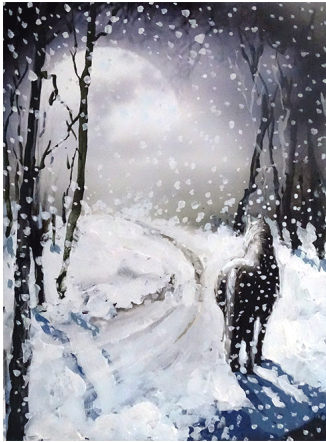

## The woods are lovely, dark and deep

The woods are lovely, dark and deep

Rating: Not Rated Yet

**Price:**

Variant price modifier:

Sales price: 200,00 €

[Ask a question about this product](#)

Description

**A3 (29.7 cm x 42 cm) Fine Art Giclee Prints Mounted on A2 (42.0 x 59.4)**

Postage & packaging: Ireland Free; Overseas €25.(Overseas are dispatched unmounted, in a protective tube).

These pictures, which are Conservation mounted on backing board, will, when framed behind glass, retain their quality well into the next century and beyond