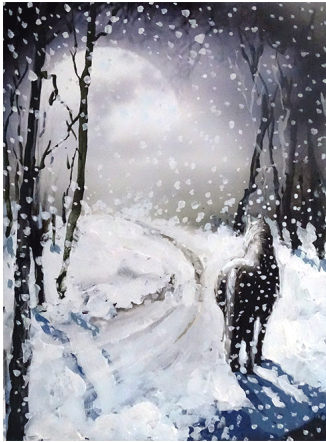

## The woods are lovely, dark and deep

The woods are lovely, dark and deep A4

Rating: Not Rated Yet

**Price:**

Variant price modifier:

Sales price: 80,00 €

[Ask a question about this product](#)

### Description

High Quality Giclee Art Prints of my work Produced in a Tube

These prints will keep their quality for over 100 years behind glass.

- Fine Art Giclee Print on NST Museum paper (Excluding mount)
- 2 inch Conservation Mount + 3mm Foam Board Backing
- Packaging materials per single A2 mounted print  
OR Tube Rolled UN-mounted print
- Direct delivery to your charged at cost