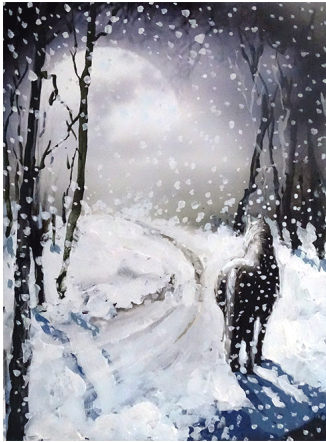

The woods are lovely, dark and deep

The woods are lovely, dark and deep A4

Rating: Not Rated Yet

Price:

Variant price modifier:

Sales price: 80,00 €

[Ask a question about this product](#)

Description

High Quality Giclee Art Prints of my work Produced in a Tube

These prints will keep their quality for over 100 years behind glass.

- Fine Art Giclee Print on NST Museum paper (Excluding mount)
- 2 inch Conservation Mount + 3mm Foam Board Backing
- Packaging materials per single A2 mounted print
OR Tube Rolled UN-mounted print
- Direct delivery to your charged at cost