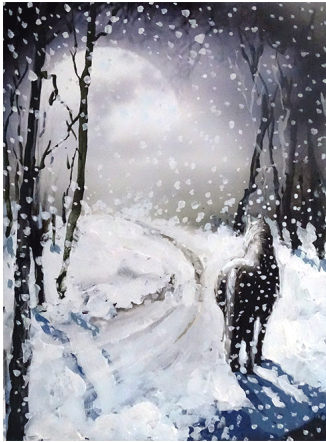

The woods are lovely, dark and deep

The woods are lovely, dark and deep

Rating: Not Rated Yet

Price:

Variant price modifier:

Sales price: 100,00 €

[Ask a question about this product](#)

Description

A3 (29.7 cm x 42 cm) Fine Art Giclee Prints in a Tube

Postage & packaging: Ireland Free; Overseas €25.(Overseas are dispatched unmounted, in a protective tube).

These pictures, which are Conservation mounted on backing board, will, when framed behind glass, retain their quality well into the next century and beyond